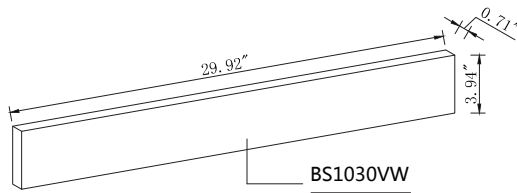

Top view

Back view

Side view

BS1030VW

Front view

Drawer Interior Size

DWG. NO.:

MODEL NO.: