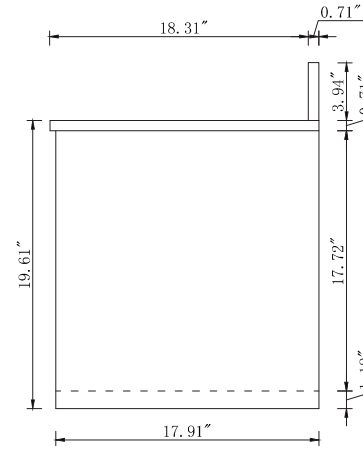

Top view

Back view

Side view

BS1030VW

Front view

Drawer Interior Size

DWG. NO.:

MODEL NO.:

VF43530MBL\_BS

ALTERATIONS

- |   |  |
|---|--|
| 1 |  |
| 2 |  |
| 3 |  |
| 4 |  |

FOR PROPOSAL ONLY ALL DIMENSIONS TO BE VERIFIED

SCALE:

DWG. BY:

CHECKED BY:

DATE: