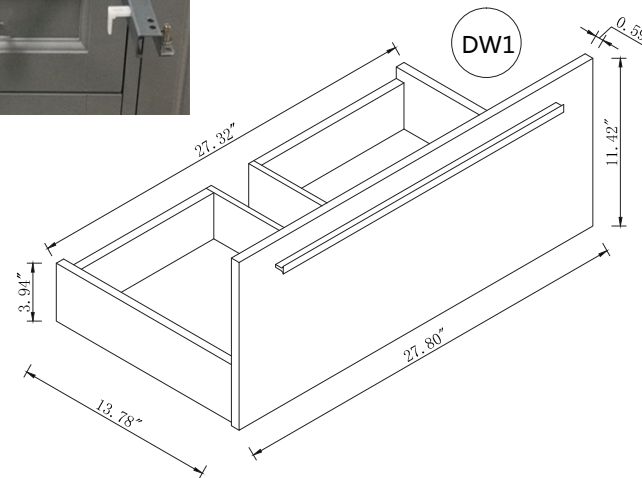

Top view

Back view

Side view

BS1030VW

Front view

Drawer Interior Size

DWG. NO.:

MODEL NO.:

VF43530MBL\_BS

ALTERATIONS

- |   |  |
|---|--|
| 1 |  |
| 2 |  |
| 3 |  |
| 4 |  |

FOR PROPOSAL ONLY ALL DIMENSIONS TO BE VERIFIED

SCALE:

DWG. BY:

CHECKED BY:

DATE: