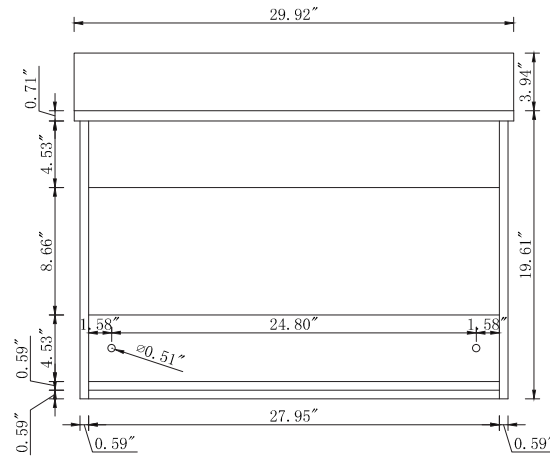

Top view

Back view

Side view

BS1030VW

Front view

Drawer Interior Size

DWG. NO.:

MODEL NO.:

VF43530MBL\_BS

ALTERATIONS

- |   |  |
|---|--|
| 1 |  |
| 2 |  |
| 3 |  |
| 4 |  |

FOR PROPOSAL ONLY ALL DIMENSIONS TO BE VERIFIED

SCALE:

DWG. BY:

CHECKED BY:

DATE: