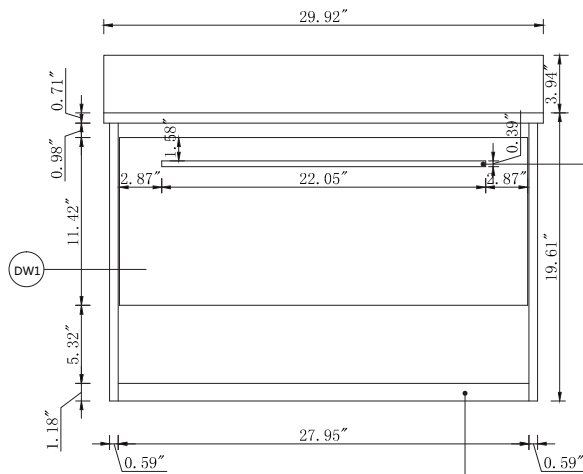

Top view

Back view

Side view

BS1030VW

Front view

Drawer Interior Size

DWG. NO.:

MODEL NO.:

VF43530MBL\_BS

ALTERATIONS

- |   |  |
|---|--|
| 1 |  |
| 2 |  |
| 3 |  |
| 4 |  |

FOR PROPOSAL ONLY ALL DIMENSIONS TO BE VERIFIED

SCALE:

DWG. BY:

CHECKED BY:

DATE: